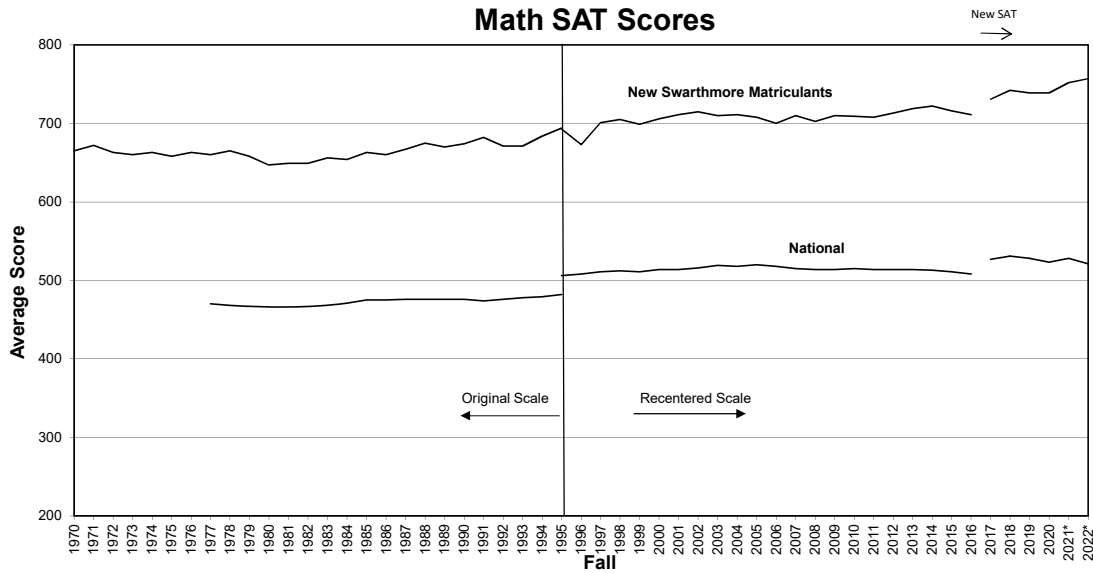

Evidence-Based Reading and Writing SAT Scores

Math SAT Scores

NOTES:

The College Board introduced a new SAT test that affected Fall 2017 incoming students at Swarthmore. National SAT averages are presented for those who took the new SAT. Swarthmore matriculant SAT scores are presented using the new scoring metric. In 2006, the "Verbal" SAT was renamed the "Critical Reading" SAT; this was replaced by "Evidence-Based Reading and Writing" (ERW) in 2017. In 1996, the College Board recentered the SAT scales. Scores for Swarthmore's 1995 entrants are presented in both original and recentered scales, for comparison. Earlier figures may be based on matriculants as of the summer "snapshot" of data by the Admissions Office. *Swarthmore was test optional for those applying to enroll Fall 2021 and Fall 2022. Per Federal reporting guidelines (IPEDS-Admissions) and College policy, these summaries reflect only verified scores submitted for consideration in the Admissions decision.