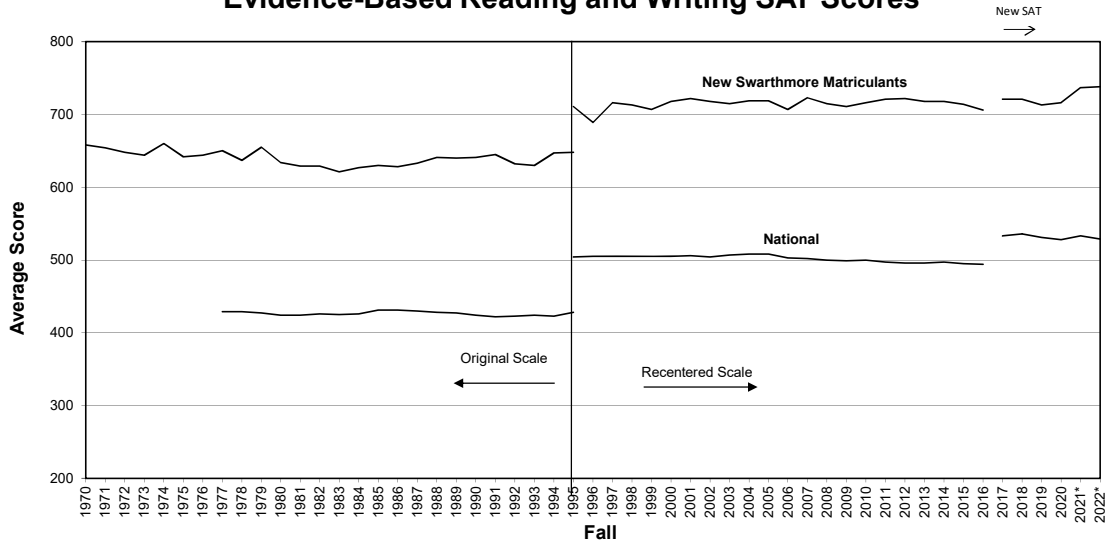

Evidence-Based Reading and Writing SAT Scores

Math SAT Scores

NOTES:

The College Board introduced a new SAT test that affected Fall 2017 incoming students at Swarthmore. National SAT averages are presented for those who took the new SAT. Swarthmore matriculant SAT scores are presented using the new scoring metric. In 2006, the "Verbal" SAT was renamed the "Critical Reading" SAT; this was replaced by "Evidence-Based Reading and Writing" (ERW) in 2017. In 1996, the College Board recentered the SAT scales. Scores for Swarthmore's 1995 entrants are presented in both original and recentered scales, for comparison. Earlier figures may be based on matriculants as of the summer "snapshot" of data by the Admissions Office. *Swarthmore was test optional for those applying to enroll Fall 2021 and Fall 2022. Per Federal reporting guidelines (IPEDS-Admissions) and College policy, these summaries reflect only verified scores submitted for consideration in the Admissions decision.