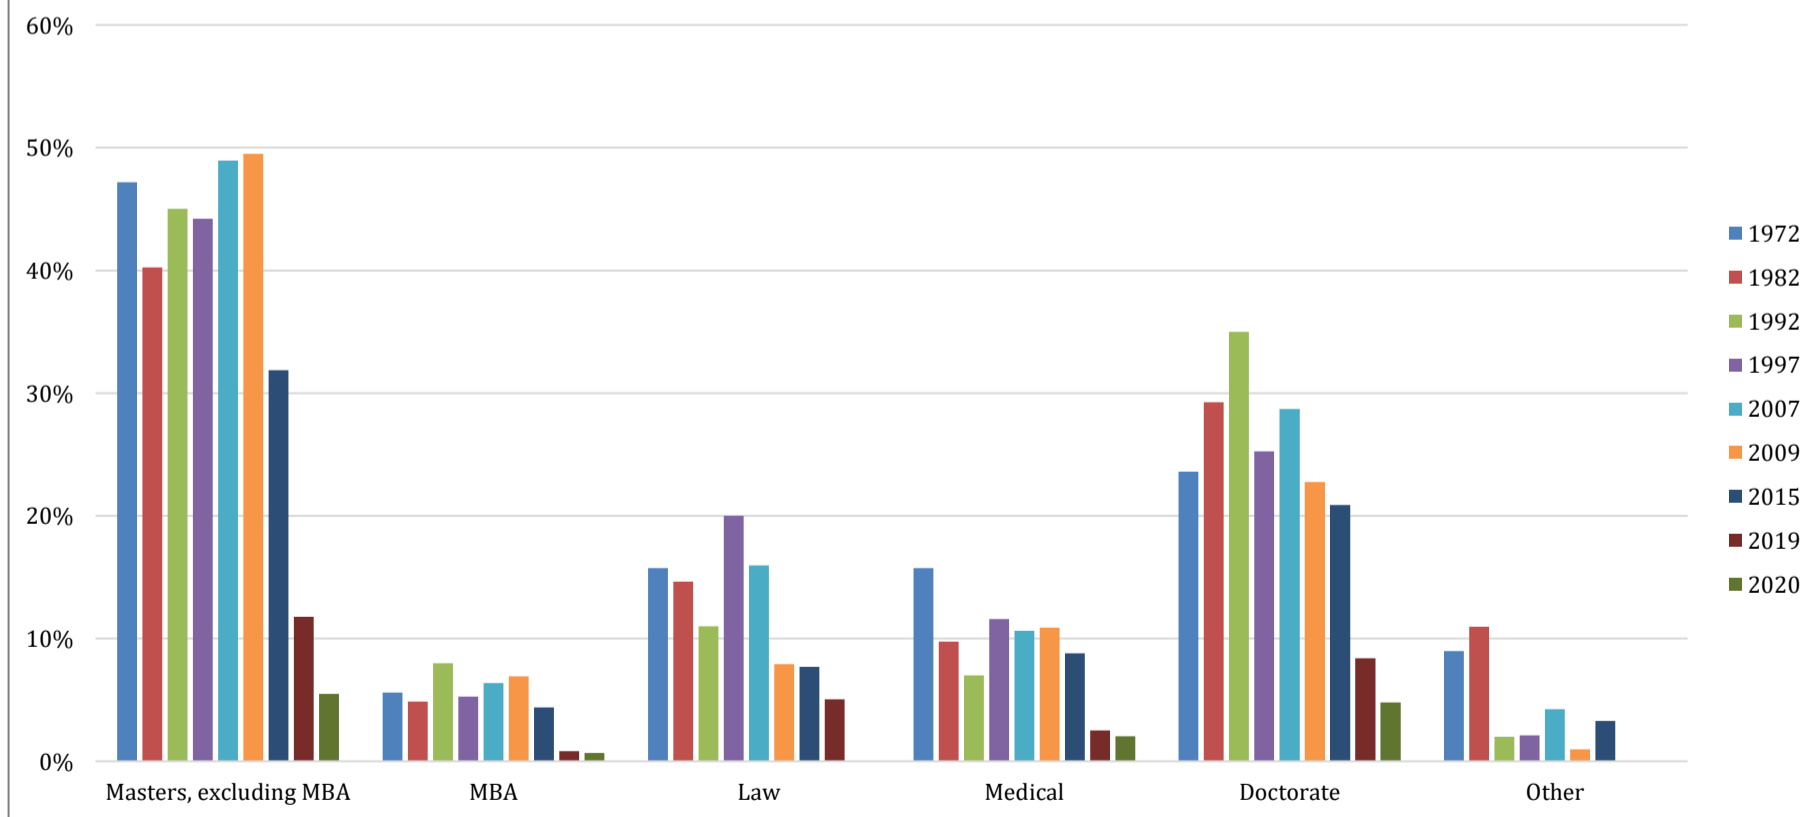

Swarthmore College
Alumni Activities

Current Activity (2020) of Alumni

[NOTE: For more information on Swarthmore alumni, please visit the Institutional Research, Alumni Outcomes page.](#)

*The 2020 survey was administered in November and December of 2020, during the COVID-19 pandemic. The Class of 2020 graduated during the COVID-19 pandemic.

SOURCE: COFHE Alumni Survey, 2020. The Alumni Survey included all class years. This survey is conducted every four to five years.

**Swarthmore College
Alumni Occupations & Degrees**

**Swarthmore College 2020 Alumni Survey
Occupation Categories**

Type of advanced degree(s) pursued or earned, by selected class years

NOTES: Respondents were able to report multiple degrees earned/pursued; The 2020 survey took place in Nov. and Dec. of 2020, during the COVID-19 pandemic. [For more information on Swarthmore alumni, please visit the Institutional Research, Alumni Outcomes page.](#)

SOURCE: COFHE Alumni Survey, 2020. The Alumni Survey included all class years. This survey is conducted every four to five years.